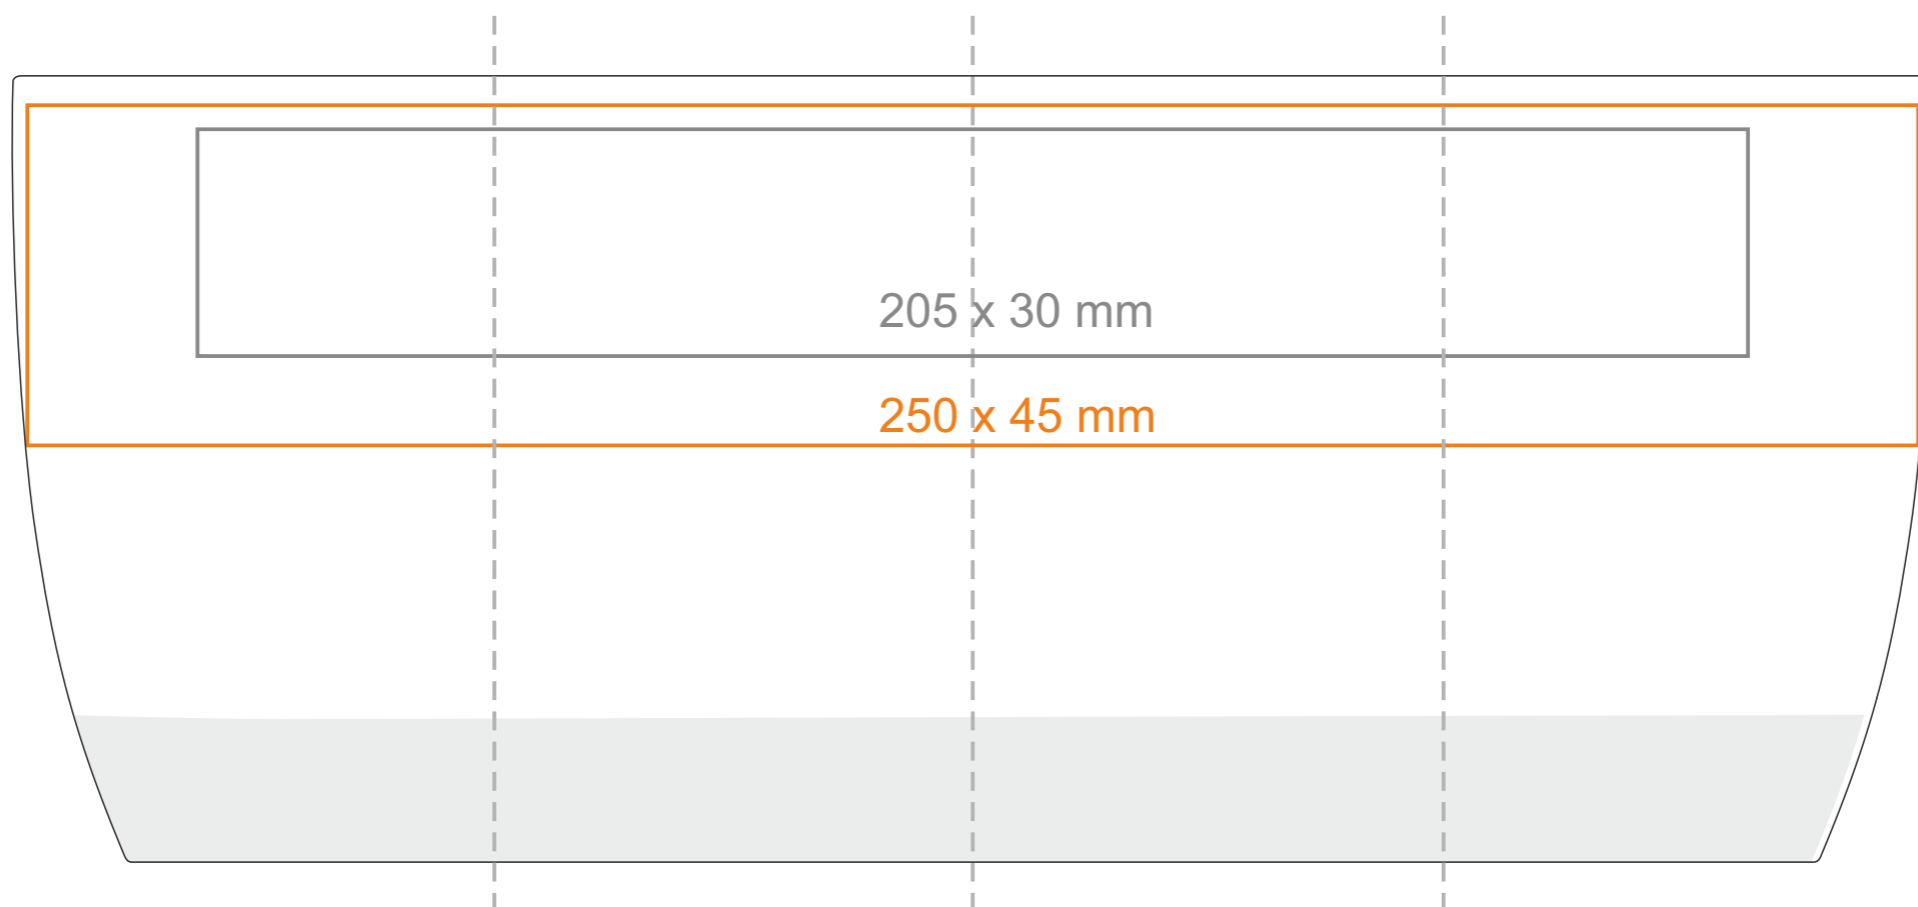

# G\_528 SPARKLE

320 ml / h: 136 mm / Ø 79mm

\*In the case of projects for transfer print running outside of the standard print area, please contact our sales department.

[How to prepare print material](#)

## meaning

- Transfer Print
- Sensitive touch
- Direct Print

# G\_528 SPARKLE

230 ml / h: 104 mm / Ø 81mm

\*In the case of projects for transfer print running outside of the standard print area, please contact our sales department.

[How to prepare print material](#)

meaning

- Transfer Print
- Sensitive touch
- Direct Print