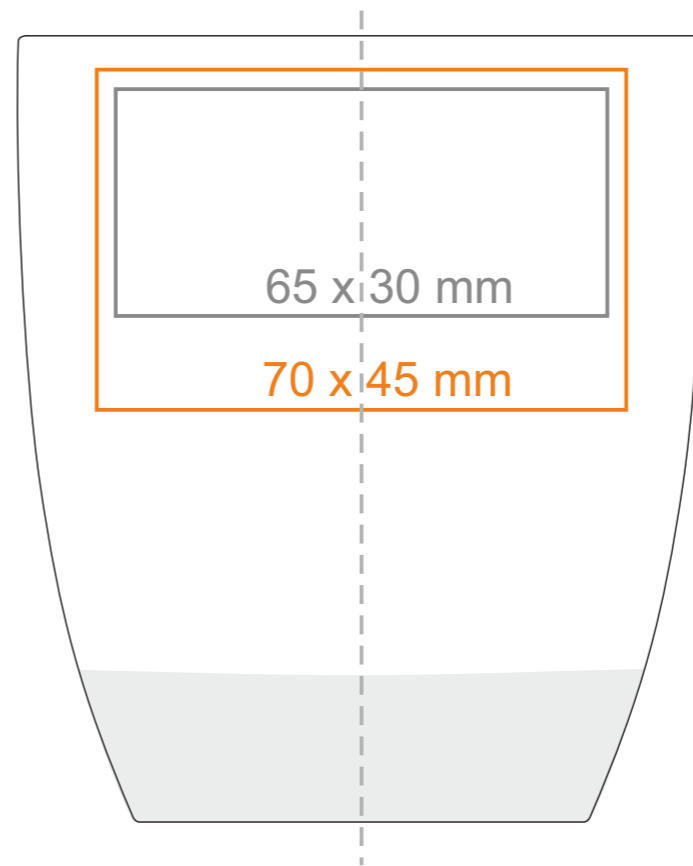

# G\_528 SPARKLE

320 ml / h: 136 mm / Ø 79mm

\*In the case of projects for transfer print running outside of the standard print area, please contact our sales department.

[How to prepare print material](#)

## meaning

- Transfer Print
- Sensitive touch
- Direct Print

# G\_528 SPARKLE

230 ml / h: 104 mm / Ø 81mm

\*In the case of projects for transfer print running outside of the standard print area, please contact our sales department.

[How to prepare print material](#)

meaning

- Transfer Print
- Sensitive touch
- Direct Print