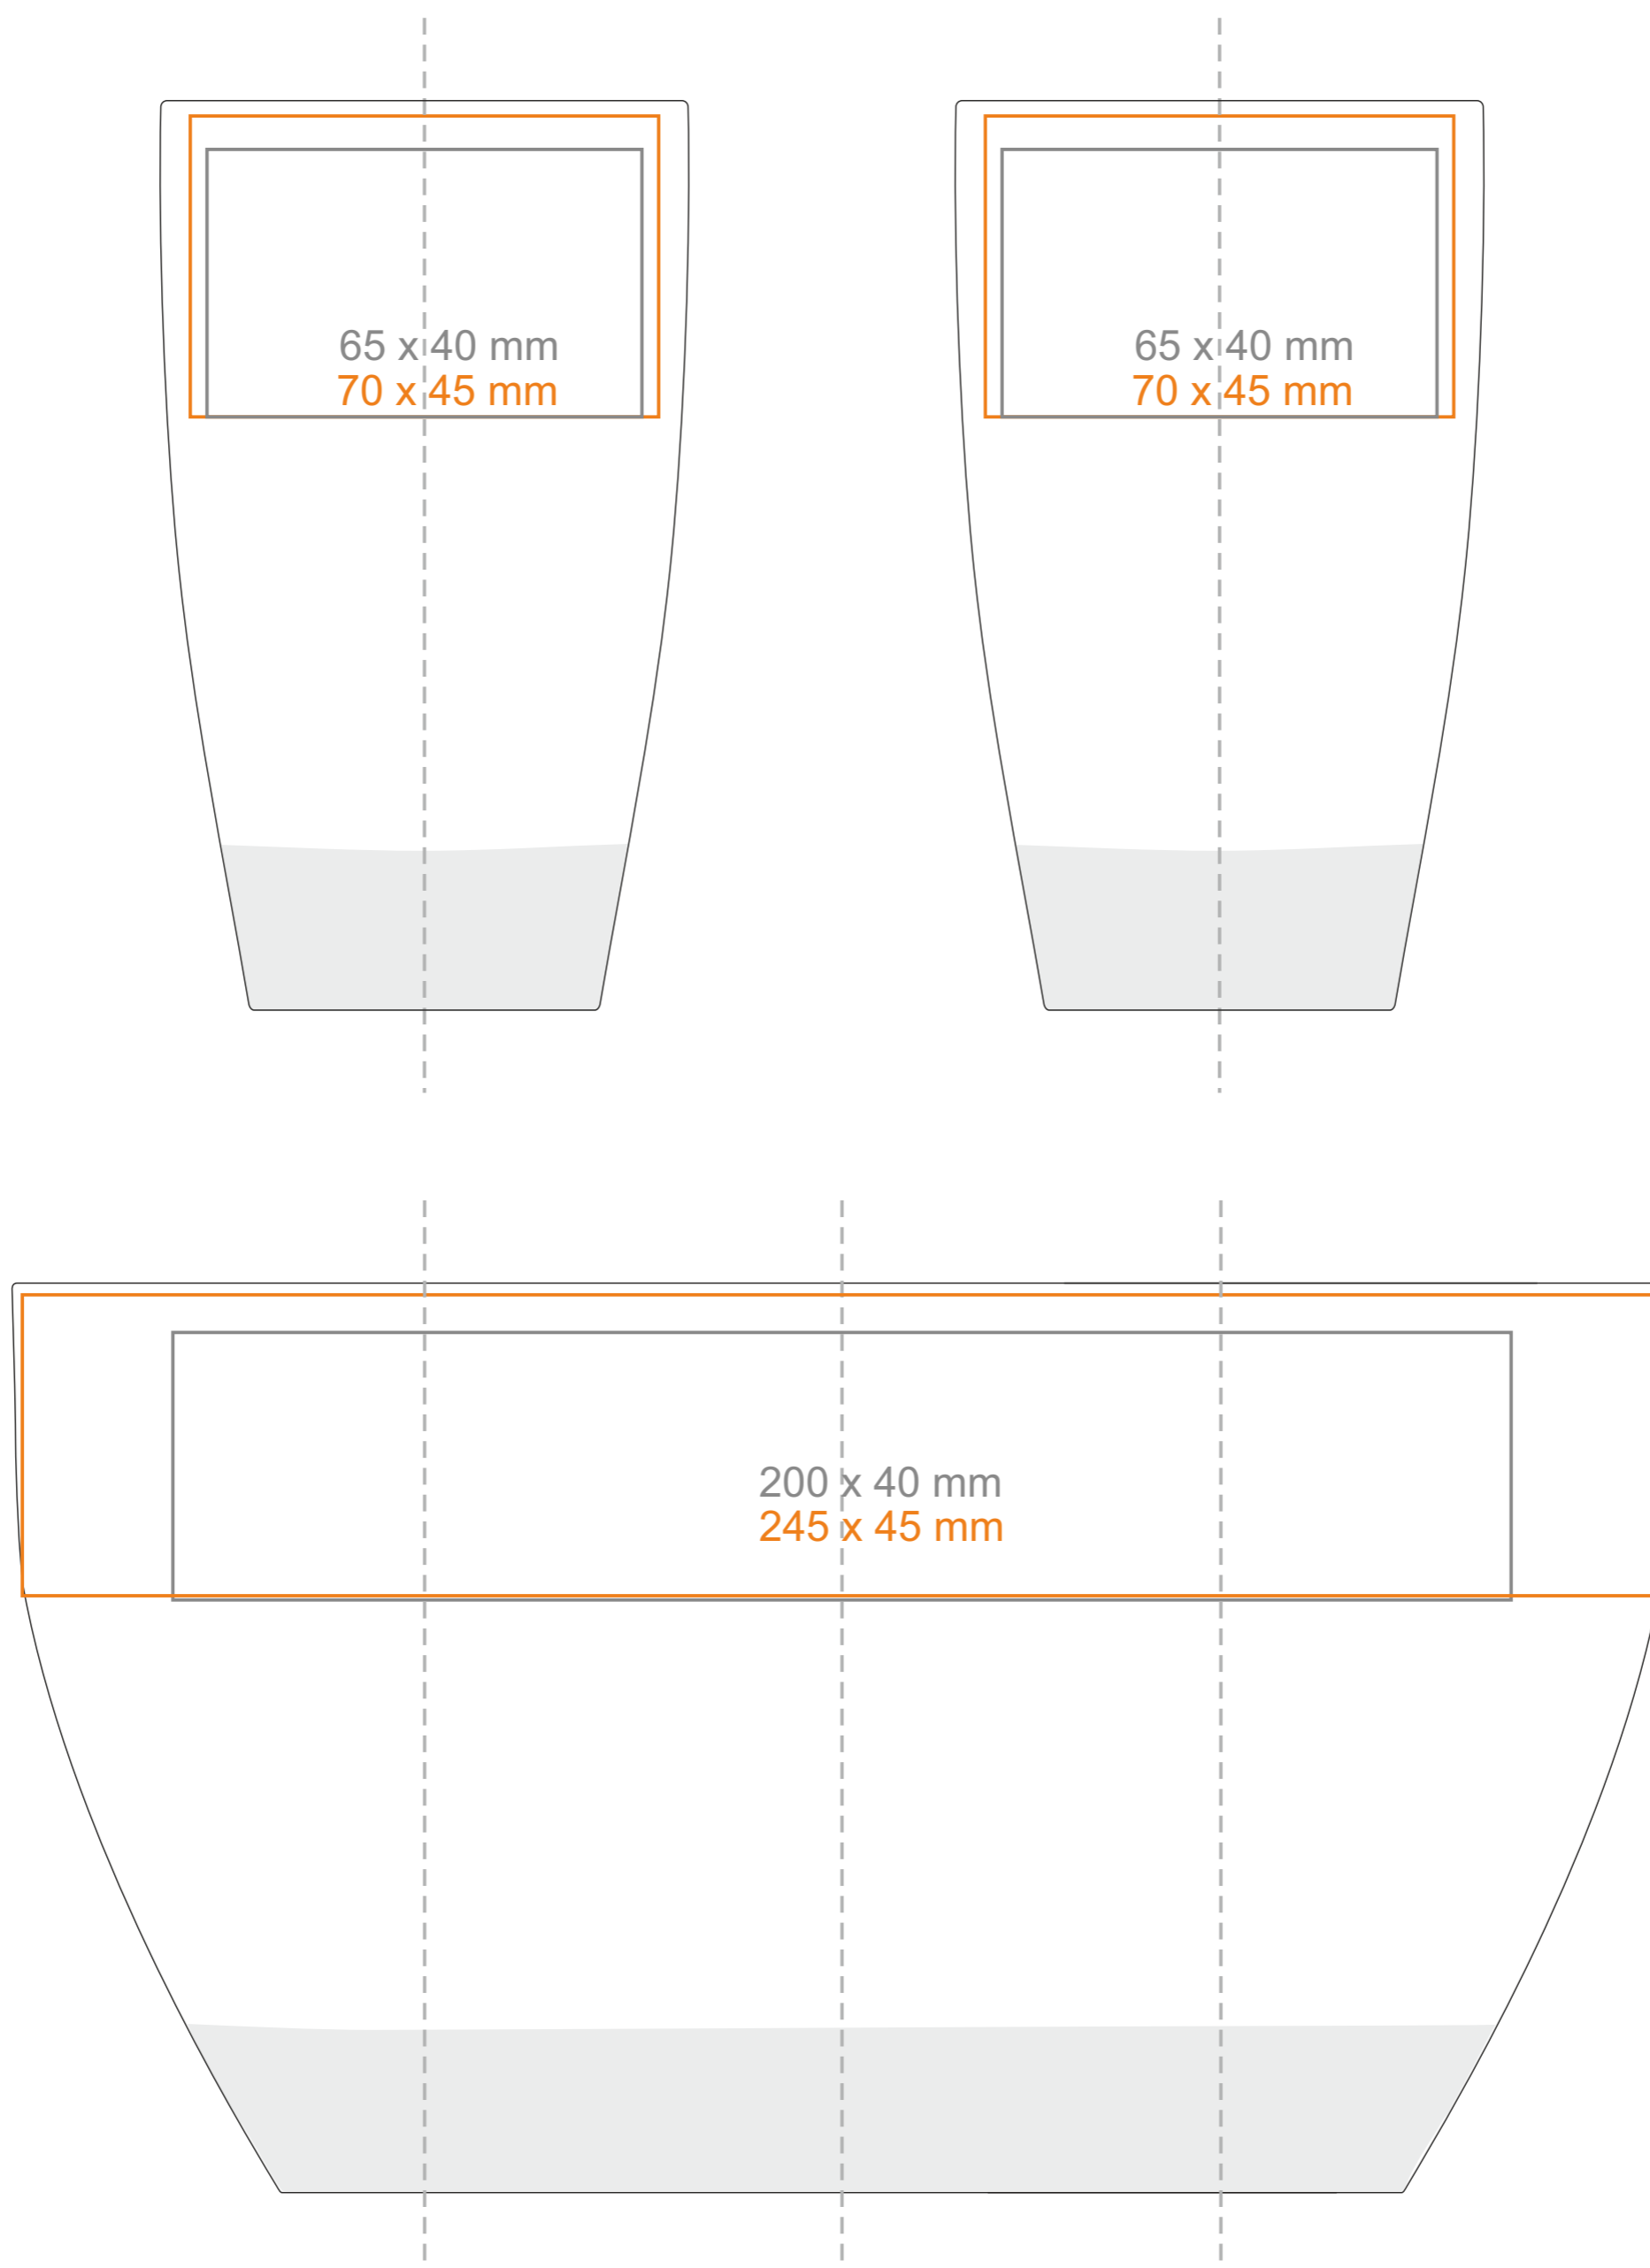

# G\_528 SPARKLE

320 ml / h: 136 mm / Ø 79mm

\*In the case of projects for transfer print running outside of the standard print area, please contact our sales department.

[How to prepare print material](#)

## meaning

- Transfer Print
- Sensitive touch
- Direct Print

# G\_528 SPARKLE

230 ml / h: 104 mm / Ø 81mm

\*In the case of projects for transfer print running outside of the standard print area, please contact our sales department.

[How to prepare print material](#)

meaning

- Transfer Print
- Sensitive touch
- Direct Print