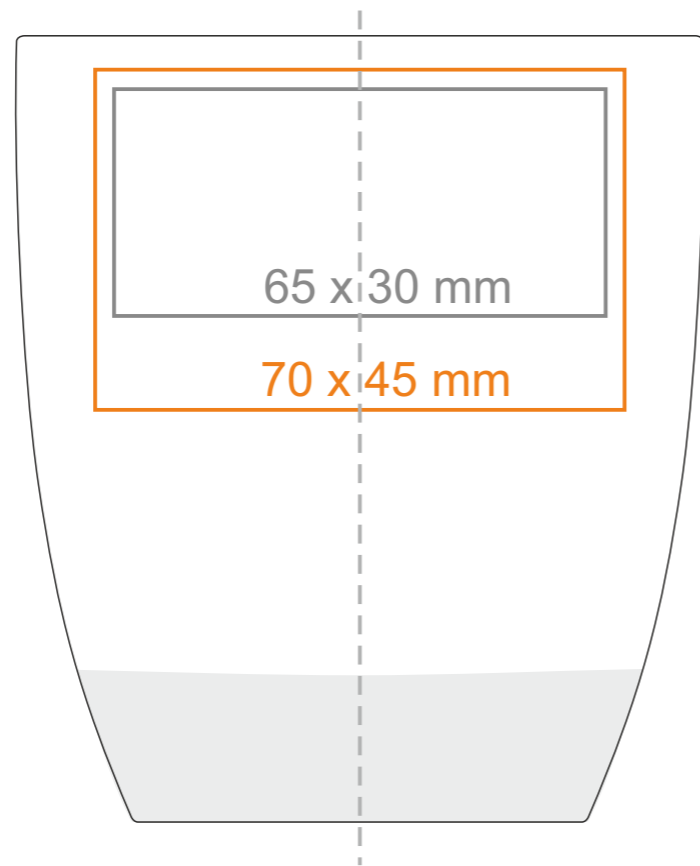

# G\_528 SPARKLE

320 ml / h: 136 mm / Ø 79mm

\*In the case of projects for transfer print running outside of the standard print area, please contact our sales department.

[How to prepare print material](#)

## meaning

- Transfer Print
- Sensitive touch
- Direct Print

# G\_528 SPARKLE

230 ml / h: 104 mm / Ø 81mm

\*In the case of projects for transfer print running outside of the standard print area, please contact our sales department.

[How to prepare print material](#)

meaning

- Transfer Print
- Sensitive touch
- Direct Print