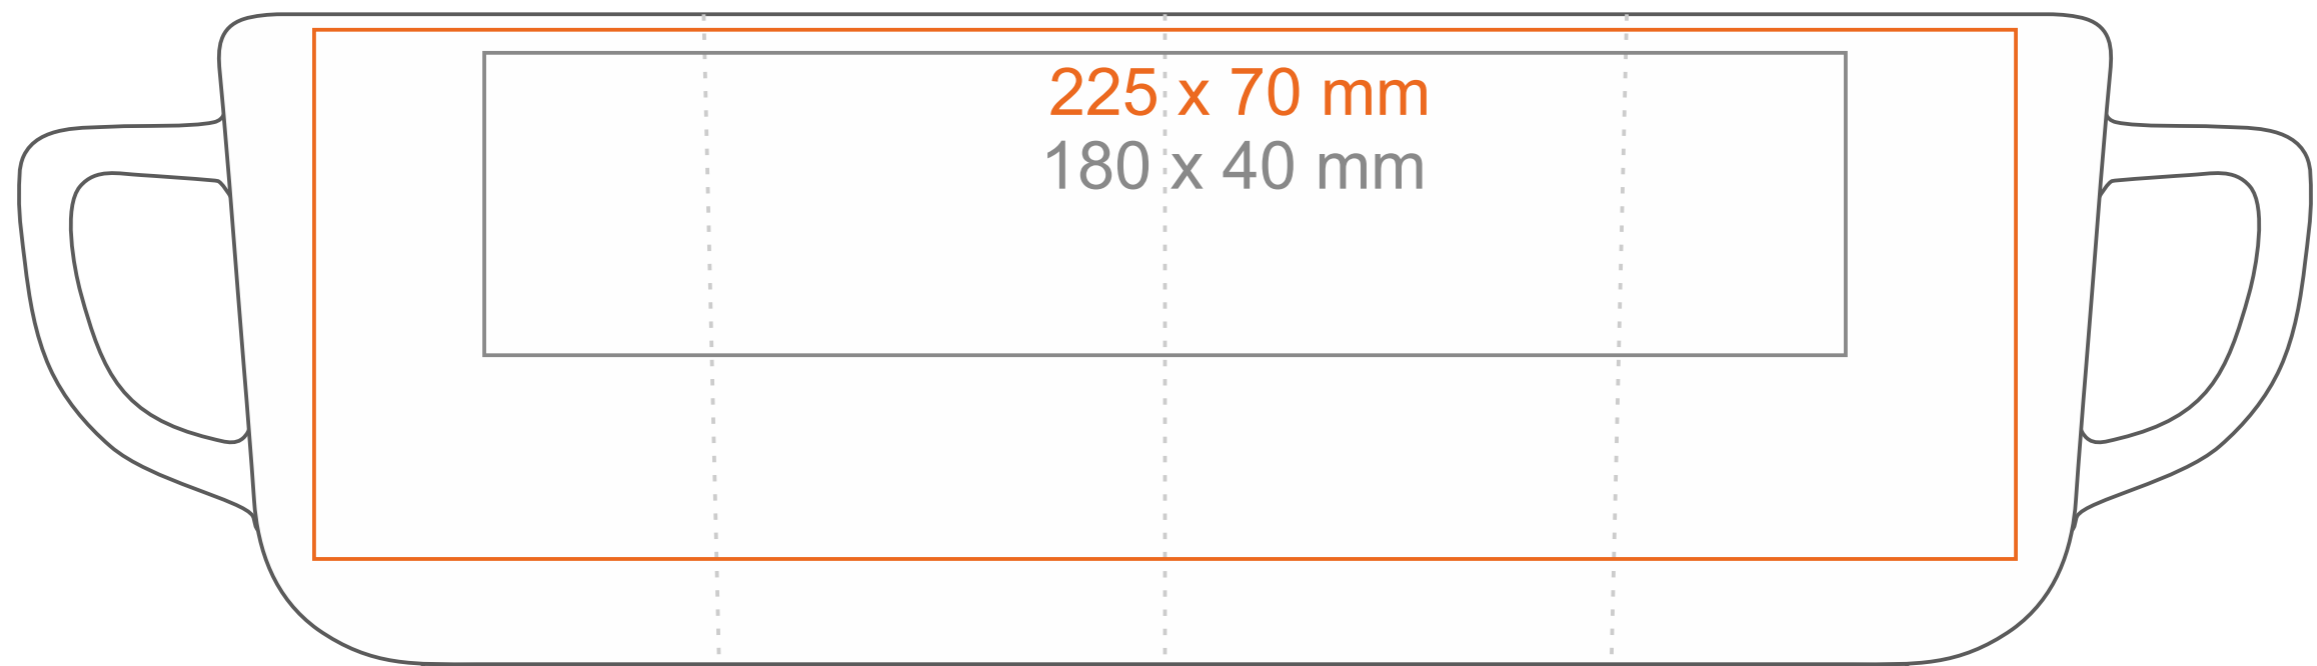

M_493 Rico Supreme

250 ml / h: 85 mm / Ø 80 mm

Imprint on the handle
Imprint on the inside
Imprint on the bottom inside
Imprint on the bottom outside

- 40 x 10 mm
- 60 x 15 mm
- Ø 40 mm
- Ø 30 mm

*In the case of projects for transfer print running outside of the standard print area, please contact our sales department.

[How to prepare print material](#)

meaning

- Transfer Print
- Sensitive Touch
- Direct Print