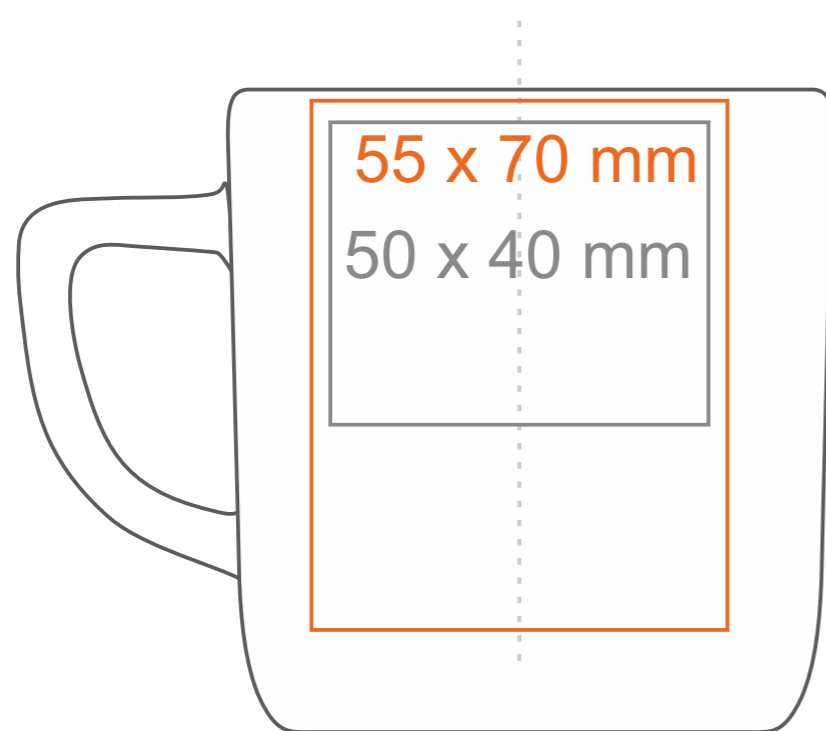

M_493 Rico Supreme

250 ml / h: 85 mm / Ø 80 mm

Imprint on the handle
Imprint on the inside
Imprint on the bottom inside
Imprint on the bottom outside

- 40 x 10 mm
- 60 x 15 mm
- Ø 40 mm
- Ø 30 mm

*In the case of projects for transfer print running outside of the standard print area, please contact our sales department.