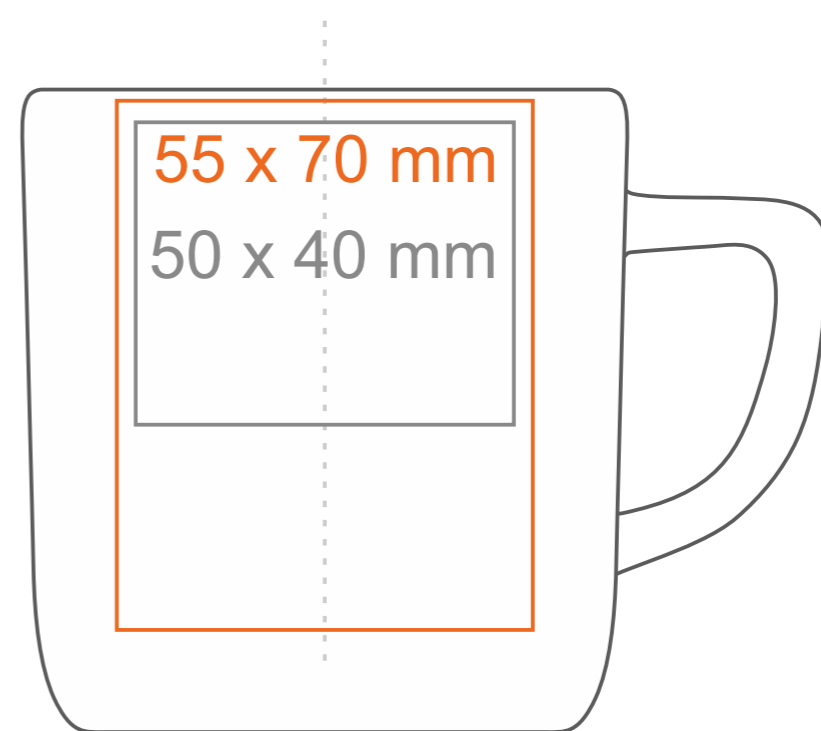

M_493 Rico Supreme

250 ml / h: 85 mm / Ø 80 mm

Imprint on the handle
Imprint on the inside
Imprint on the bottom inside
Imprint on the bottom outside

- 40 x 10 mm
- 60 x 15 mm
- Ø 40 mm
- Ø 30 mm

*In the case of projects for transfer print running outside of the standard print area, please contact our sales department.