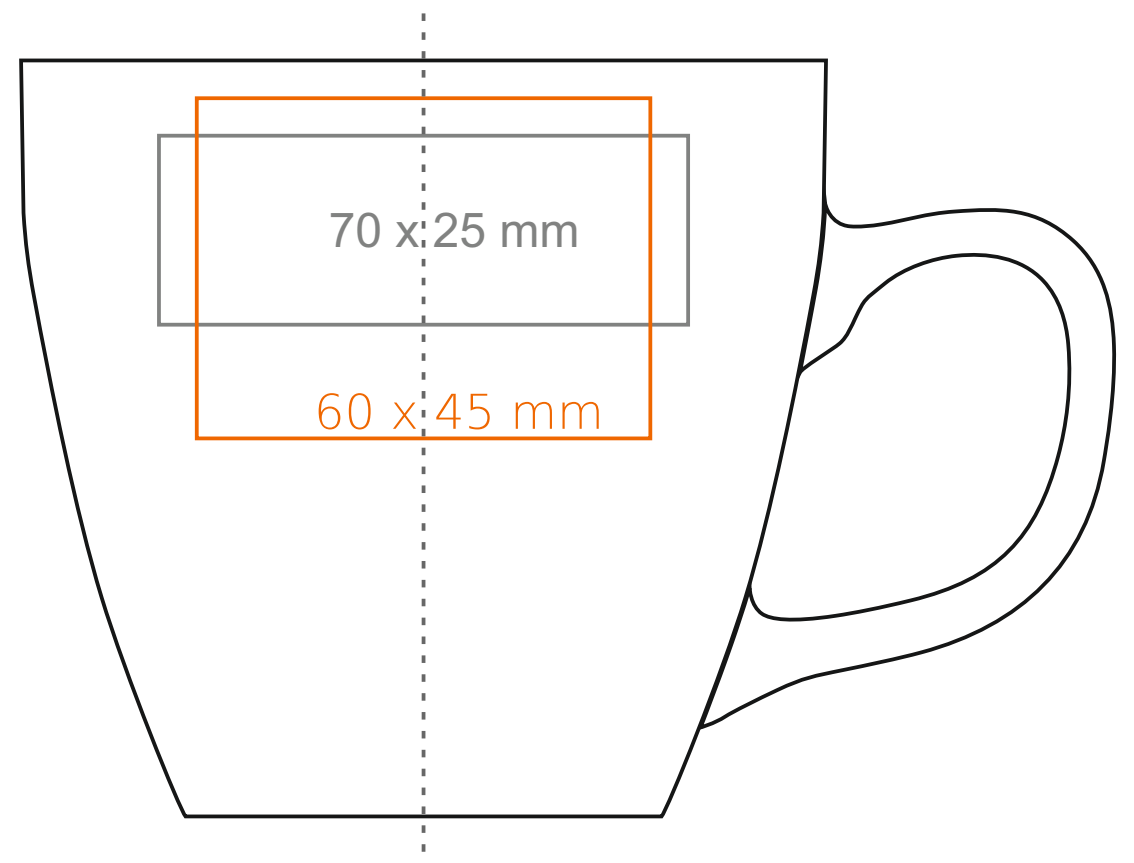

# M\_533 **Americano Duo**

420 ml / h: 100 mm / Ø 97 mm

- Imprint on the handle - 40 x 10 mm
- Imprint on the inside - 50 x 15 mm
- Imprint on the bottom inside - Ø 35 mm
- Imprint on the bottom outside - Ø 35 mm