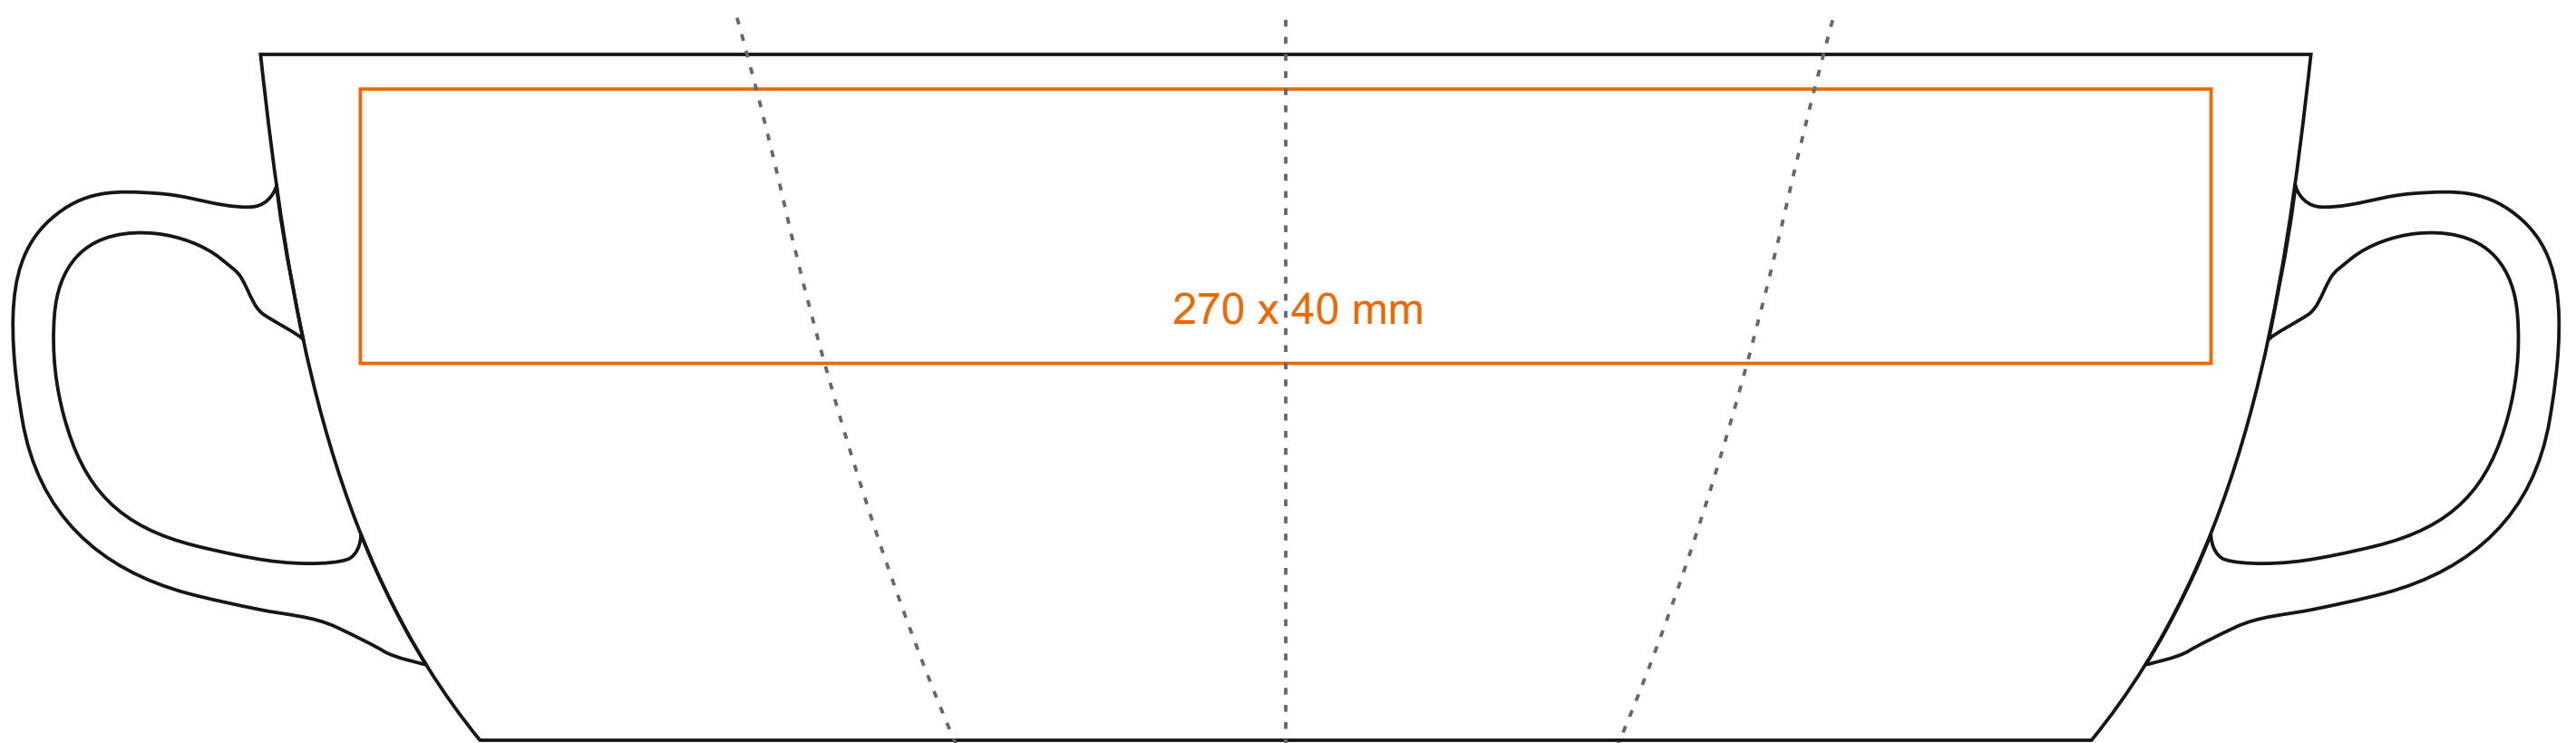

# M\_533 **Americano Duo**

420 ml / h: 100 mm / Ø 97 mm

- Imprint on the handle - 40 x 10 mm
- Imprint on the inside - 50 x 15 mm
- Imprint on the bottom inside - Ø 35 mm
- Imprint on the bottom outside - Ø 35 mm