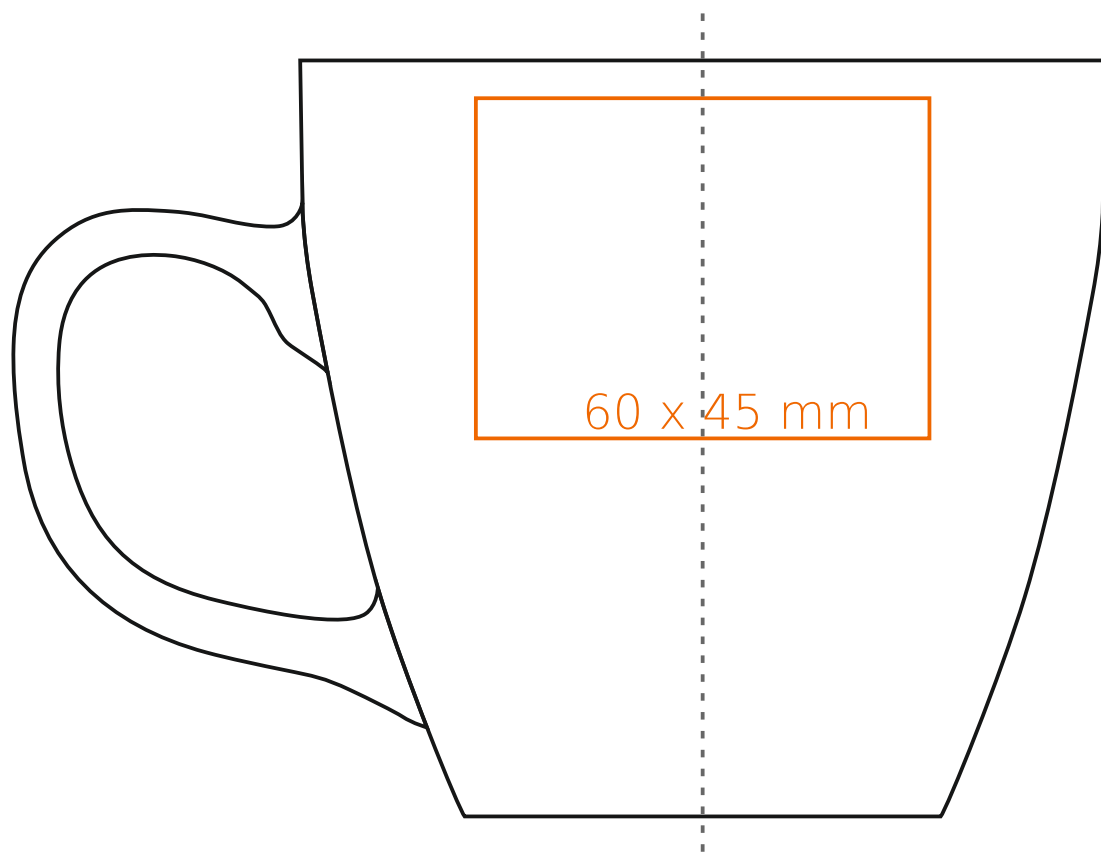

# M\_533 **Americano Duo**

420 ml / h: 100 mm / Ø 97 mm

- Imprint on the handle - 40 x 10 mm
- Imprint on the inside - 50 x 15 mm
- Imprint on the bottom inside - Ø 35 mm
- Imprint on the bottom outside - Ø 35 mm